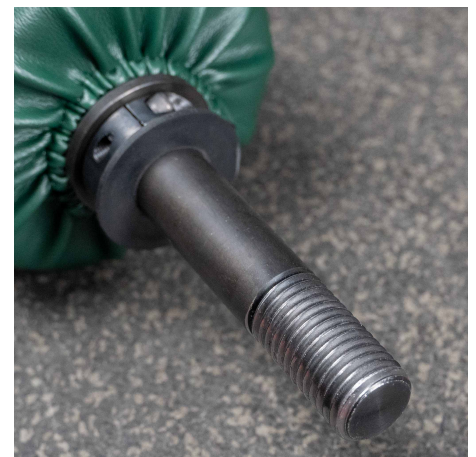

Alpha Single Utility Roller

SPECS

Material Tubing	Zinc Plated 1"
Height	1" Threaded Pin
Width	5" Diameter
Depth	18" Pad
Weight	8.7 LBS
Foot Print	5" x 5" x 23"
Made In Usa	Yes

The Alpha Single Utility Roller was designed to be a multi-use roller that attaches with a single 1" threaded pin and Adjustable Nut. It pairs well with our GOAT Attachment for Leg Extensions, Hamstring Curls and other exercises. They are available in 9 pad colors and are handmade in Columbus Ohio. Does not fit non-1" holes (5/8", 3/4" etc.).

FEATURES

Attaches with Adjustable Nut

18" Long Pad

Threaded only on end