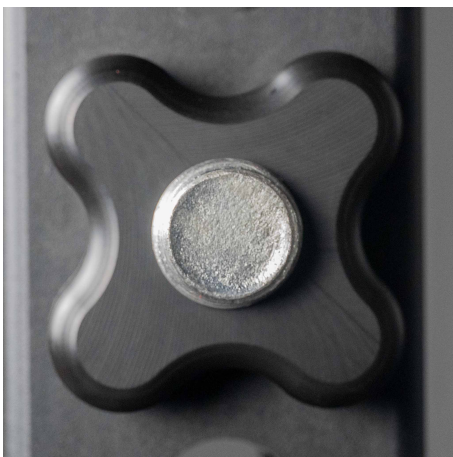

Alpha Single Utility Roller

SPECS

Material Tubing	Zinc Plated 1"
Height	1" Threaded Pin
Width	5" Diameter
Depth	18" Pad
Weight	8.7 LBS
Foot Print	5" x 5" x 23"
Made In Usa	Yes

The Alpha Single Utility Roller was designed to be a multi-use roller that attaches with a single 1" threaded pin and Adjustable Nut. It pairs well with our GOAT Attachment for Leg Extensions, Hamstring Curls and other exercises. They are available in 9 pad colors and are handmade in Columbus Ohio. Does not fit non-1" holes (5/8", 3/4" etc.).

FEATURES

Attaches with Adjustable Nut

18" Long Pad