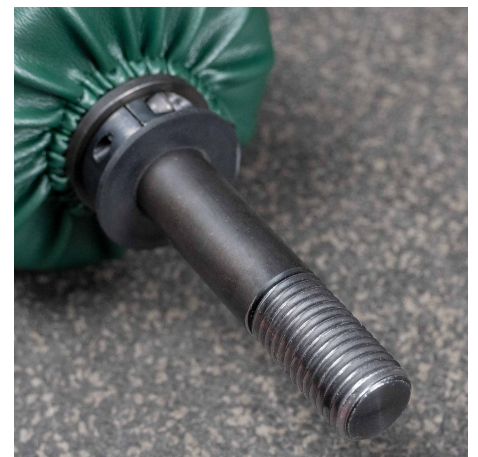

Alpha Single Utility Roller

SPECS

Material Tubing	Zinc Plated 1"
Height	1" Threaded Pin
Width	5" Diameter
Depth	18" Pad
Weight	8.7 LBS
Foot Print	5" x 5" x 23"
Made In Usa	Yes

The Alpha Single Utility Roller was designed to be a multi-use roller that attaches with a single 1" threaded pin and Adjustable Nut. It pairs well with our GOAT Attachment for Leg Extensions, Hamstring Curls and other exercises. They are available in 9 pad colors and are handmade in Columbus Ohio. Does not fit non-1" holes (5/8", 3/4" etc.).

FEATURES

Attaches with Adjustable Nut

18" Long Pad

Threaded only on end