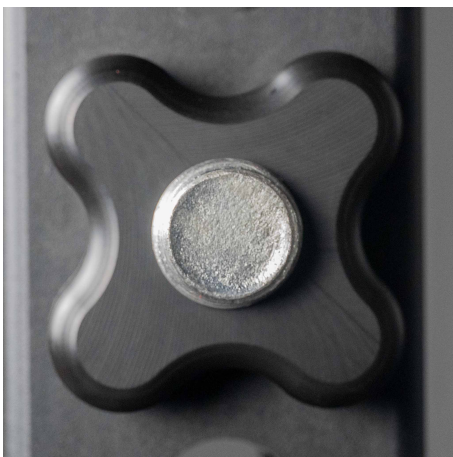

Alpha Single Utility Roller

SPECS

Material Tubing	Zinc Plated 1"
Height	1" Threaded Pin
Width	5" Diameter
Depth	18" Pad
Weight	8.7 LBS
Foot Print	5" x 5" x 23"
Made In Usa	Yes

The Alpha Single Utility Roller was designed to be a multi-use roller that attaches with a single 1" threaded pin and Adjustable Nut. It pairs well with our GOAT Attachment for Leg Extensions, Hamstring Curls and other exercises. They are available in 9 pad colors and are handmade in Columbus Ohio. Does not fit non-1" holes (5/8", 3/4" etc.).

FEATURES

Attaches with Adjustable Nut

18" Long Pad

Threaded only on end