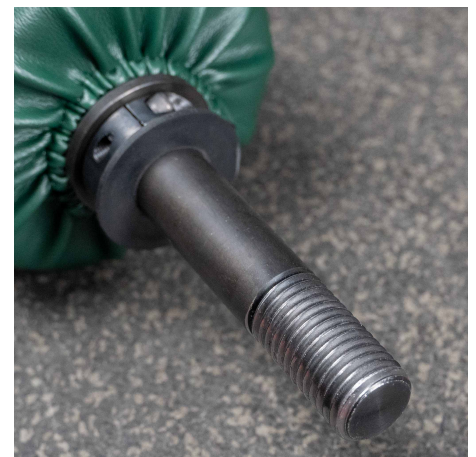

# Alpha Single Utility Roller

## SPECS

Material Tubing	Zinc Plated 1"
Height	1" Threaded Pin
Width	5" Diameter
Depth	18" Pad
Weight	8.7 LBS
Foot Print	5" x 5" x 23"
Made In Usa	Yes

The Alpha Single Utility Roller was designed to be a multi-use roller that attaches with a single 1" threaded pin and Adjustable Nut. It pairs well with our GOAT Attachment for Leg Extensions, Hamstring Curls and other exercises. They are available in 9 pad colors and are handmade in Columbus Ohio. Does not fit non-1" holes (5/8", 3/4" etc.).

## FEATURES

Attaches with Adjustable Nut

18" Long Pad

Threaded only on end