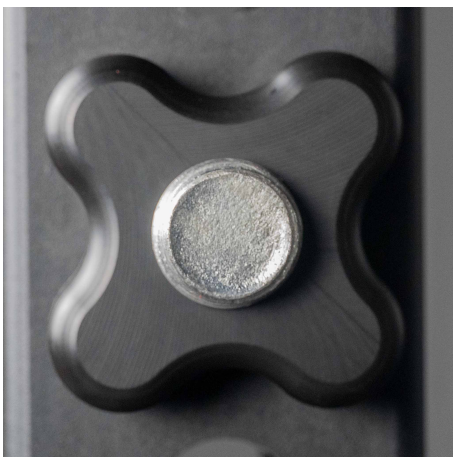

# Alpha Single Utility Roller

## SPECS

Material Tubing	Zinc Plated 1"
Height	1" Threaded Pin
Width	5" Diameter
Depth	18" Pad
Weight	8.7 LBS
Foot Print	5" x 5" x 23"
Made In Usa	Yes

The Alpha Single Utility Roller was designed to be a multi-use roller that attaches with a single 1" threaded pin and Adjustable Nut. It pairs well with our GOAT Attachment for Leg Extensions, Hamstring Curls and other exercises. They are available in 9 pad colors and are handmade in Columbus Ohio. Does not fit non-1" holes (5/8", 3/4" etc.).

## FEATURES

Attaches with Adjustable Nut

18" Long Pad

Threaded only on end