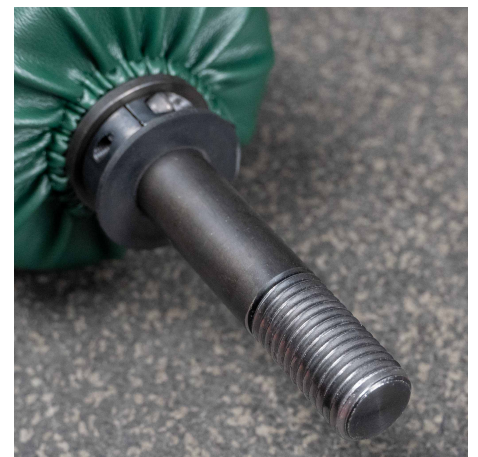

# Alpha Single Utility Roller

## SPECS

Material Tubing	Zinc Plated 1"
Height	1" Threaded Pin
Width	5" Diameter
Depth	18" Pad
Weight	8.7 LBS
Foot Print	5" x 5" x 23"
Made In Usa	Yes

The Alpha Single Utility Roller was designed to be a multi-use roller that attaches with a single 1" threaded pin and Adjustable Nut. It pairs well with our GOAT Attachment for Leg Extensions, Hamstring Curls and other exercises. They are available in 9 pad colors and are handmade in Columbus Ohio. Does not fit non-1" holes (5/8", 3/4" etc.).

## FEATURES

Attaches with Adjustable Nut

18" Long Pad

Threaded only on end