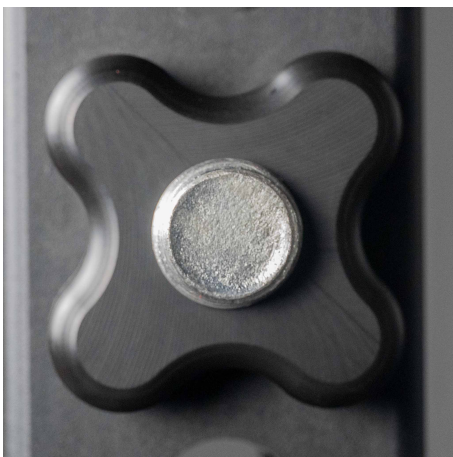

Alpha Single Utility Roller

SPECS

Material Tubing	Zinc Plated 1"
Height	1" Threaded Pin
Width	5" Diameter
Depth	18" Pad
Weight	8.7 LBS
Foot Print	5" x 5" x 23"
Made In Usa	Yes

The Alpha Single Utility Roller was designed to be a multi-use roller that attaches with a single 1" threaded pin and Adjustable Nut. It pairs well with our GOAT Attachment for Leg Extensions, Hamstring Curls and other exercises. They are available in 9 pad colors and are handmade in Columbus Ohio. Does not fit non-1" holes (5/8", 3/4" etc.).

FEATURES

Attaches with Adjustable Nut

Threaded only on end