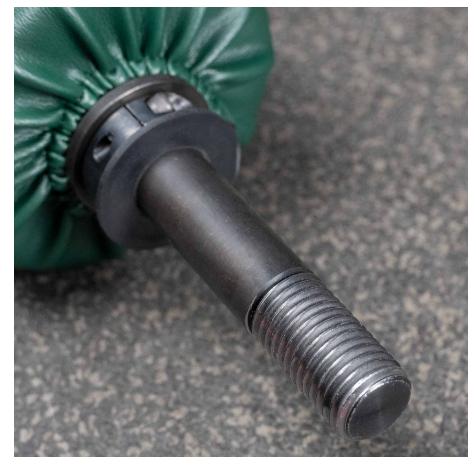

Alpha Single Utility Roller

SPECS

Material Tubing	Zinc Plated 1"
Height	1" Threaded Pin
Width	5" Diameter
Depth	18" Pad
Weight	8.7 LBS
Foot Print	5" x 5" x 23"
Made In Usa	Yes

The Alpha Single Utility Roller was designed to be a multi-use roller that attaches with a single 1" threaded pin and Adjustable Nut. It pairs well with our GOAT Attachment for Leg Extensions, Hamstring Curls and other exercises. They are available in 9 pad colors and are handmade in Columbus Ohio. Does not fit non-1" holes (5/8", 3/4" etc.).

FEATURES

Attaches with Adjustable Nut

Threaded only on end