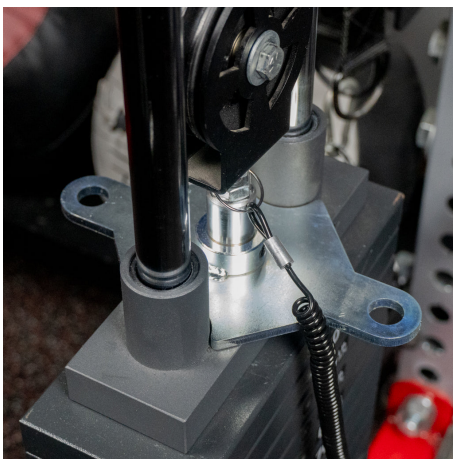

Band Resistance Cable Stack Attachment

SPECS

Material Tubing	Fits Stray Dog Cable
Height	Stacks
Width	
Depth	
Weight	
Foot Print	
Made In Usa	Yes

The Cable Stack Band Attachment adds dynamic resistance to Stray Dog Cable Columns and Lat Pull Down machines by enabling quick, secure Stroops Band connections. This allows athletes to seamlessly add or remove band resistance, unlocking advanced training methods like Oscillatory Training. The result: improved neuromuscular control, force absorption, and power output—driving sport-specific adaptations that translate directly to on-field performance.

FEATURES

Top Plate

Comes with Pair of 47 LBS Bands

Lower Band Attachment