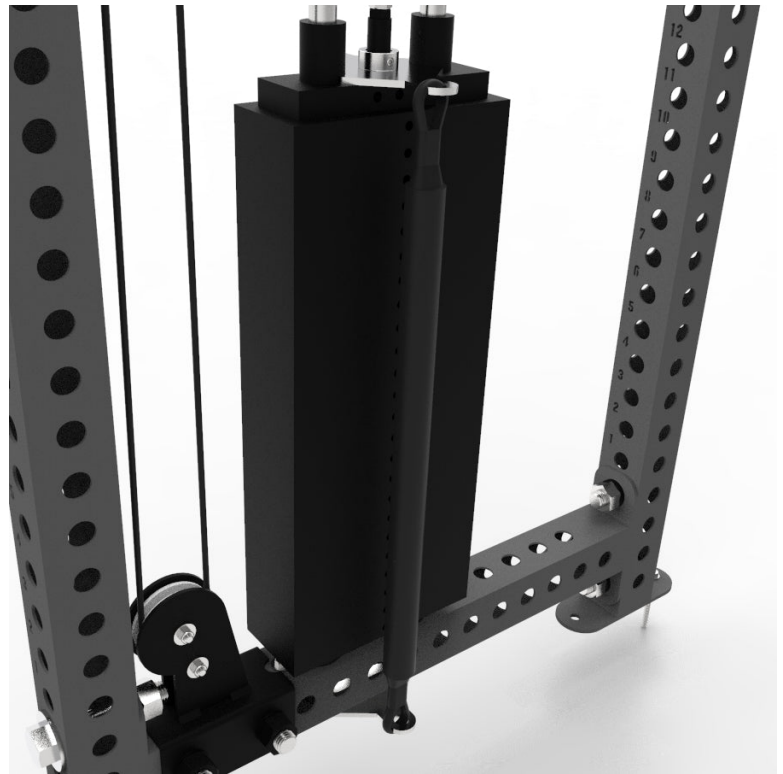

Band Resistance Cable Stack Attachment

SPECS

Material Tubing	Fits Stray Dog Cable
Height	Stacks
Width	
Depth	
Weight	
Foot Print	
Made In Usa	Yes

The Cable Stack Band Attachment adds dynamic resistance to Stray Dog Cable Columns and Lat Pull Down machines by enabling quick, secure Stroops Band connections. This allows athletes to seamlessly add or remove band resistance, unlocking advanced training methods like Oscillatory Training. The result: improved neuromuscular control, force absorption, and power output—driving sport-specific adaptations that translate directly to on-field performance.

FEATURES

Top Plate

Comes with Pair of 47 LBS Bands

Lower Band Attachment