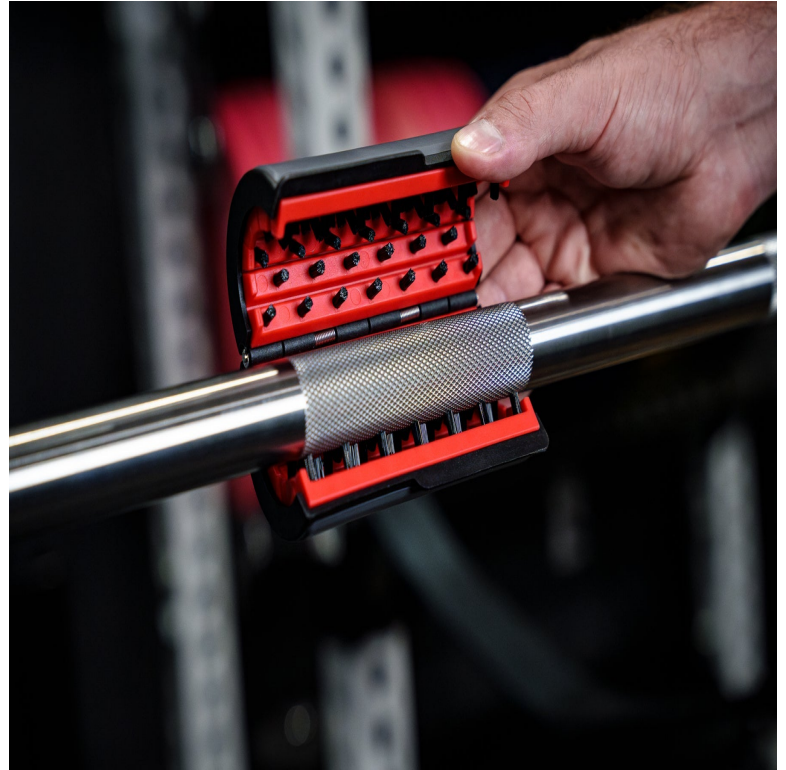

# Barbell Rescue Nylon Brush

## SPECS

Material Tubing	Nylon Brushes/TPE
Height	Elastic
Width	3"
Depth	3"
Weight	1 LBS
Foot Print	5" x 3" x 3"
Made In Usa	No

The Barbell Rescue Nylon Brush is built specifically for barbell maintenance, using high density nylon bristles and full surface coverage to remove chalk, dirt, and buildup without damaging the finish when used properly. Designed for long term use in high traffic weight rooms and home gyms, it helps preserve knurling and protect coated and specialty bars.