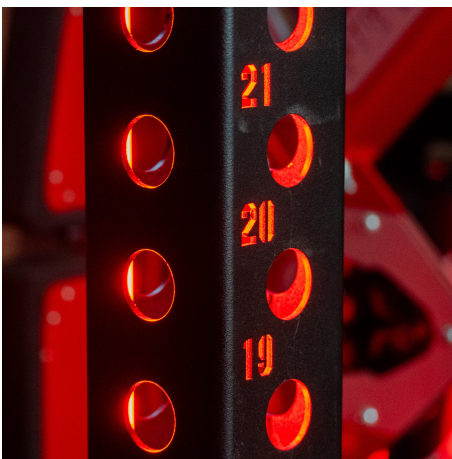

## LED Uprights

LED Uprights bring your rack system to life with integrated lighting that creates a premium training environment. Compatible with both Alpha and Pro Rack systems, each kit includes four LED strips to illuminate a single rack and is available in Gold, Blue, Green, Purple, or Red. The included driver box plugs into a standard wall outlet, making installation clean and straightforward while adding a unique visual element to any facility. Minimum Order Quantity is for 5 Racks.

## FEATURES

Single Color LED Light

4 Individual Strips