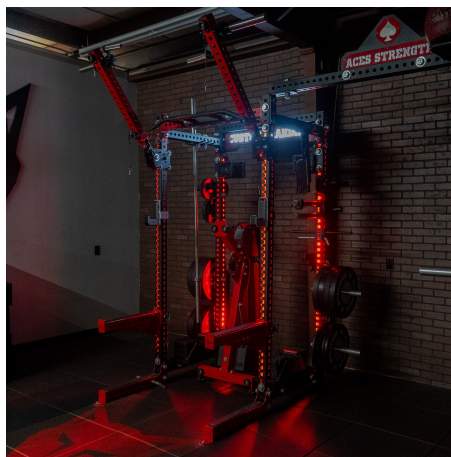

## LED Uprights

LED Uprights bring your rack system to life with integrated lighting that creates a premium training environment. Compatible with both Alpha and Pro Rack systems, each kit includes four LED strips to illuminate a single rack and is available in Gold, Blue, Green, Purple, or Red. The included driver box plugs into a standard wall outlet, making installation clean and straightforward while adding a unique visual element to any facility. Minimum Order Quantity is for 5 Racks.

## FEATURES

Single Color LED Light

4 Individual Strips

Tie In With LED Logos