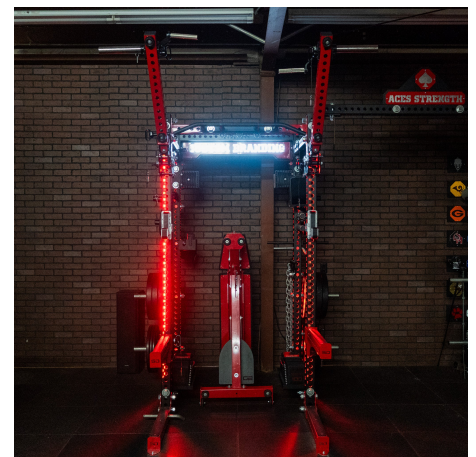

## LED Uprights

LED Uprights bring your rack system to life with integrated lighting that creates a premium training environment. Compatible with both Alpha and Pro Rack systems, each kit includes four LED strips to illuminate a single rack and is available in Gold, Blue, Green, Purple, or Red. The included driver box plugs into a standard wall outlet, making installation clean and straightforward while adding a unique visual element to any facility. Minimum Order Quantity is for 5 Racks.

## FEATURES

Single Color LED Light

4 Individual Strips

Tie In With LED Logos