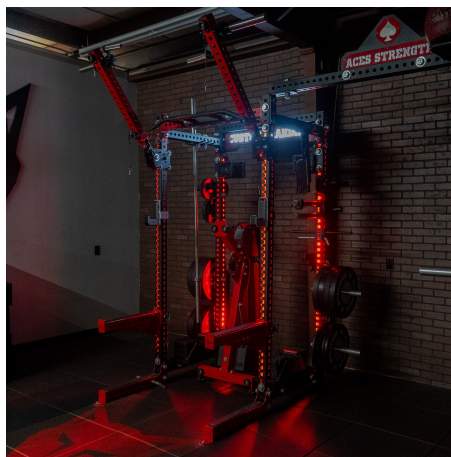

LED Uprights

LED Uprights bring your rack system to life with integrated lighting that creates a premium training environment. Compatible with both Alpha and Pro Rack systems, each kit includes four LED strips to illuminate a single rack and is available in Gold, Blue, Green, Purple, or Red. The included driver box plugs into a standard wall outlet, making installation clean and straightforward while adding a unique visual element to any facility. Minimum Order Quantity is for 5 Racks.

FEATURES

Single Color LED Light

4 Individual Strips

Tie In With LED Logos