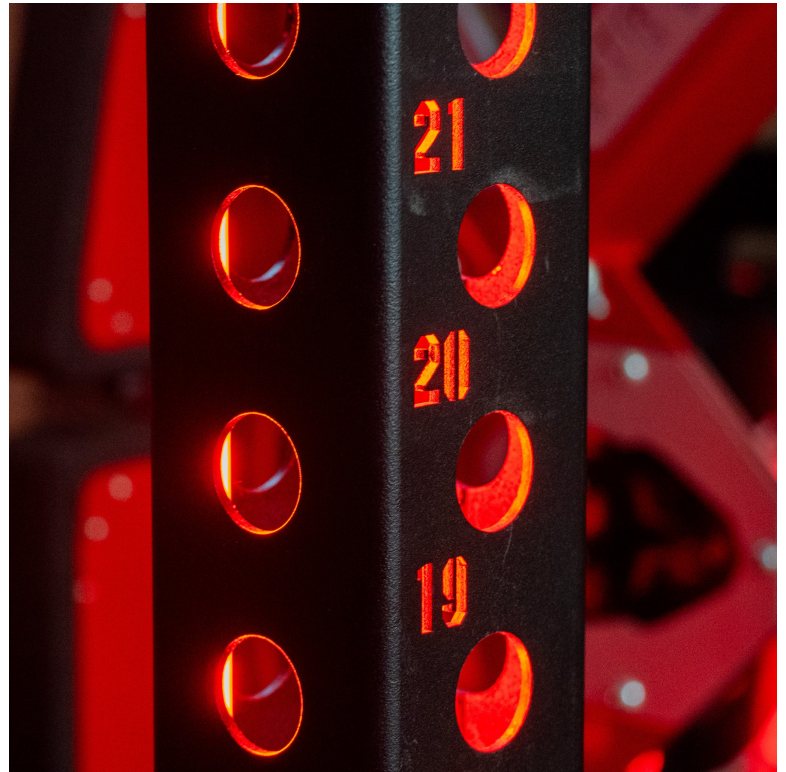

LED Uprights

LED Uprights bring your rack system to life with integrated lighting that creates a premium training environment. Compatible with both Alpha and Pro Rack systems, each kit includes four LED strips to illuminate a single rack and is available in Gold, Blue, Green, Purple, or Red. The included driver box plugs into a standard wall outlet, making installation clean and straightforward while adding a unique visual element to any facility. Minimum Order Quantity is for 5 Racks.

FEATURES

Single Color LED Light

4 Individual Strips

Tie In With LED Logos