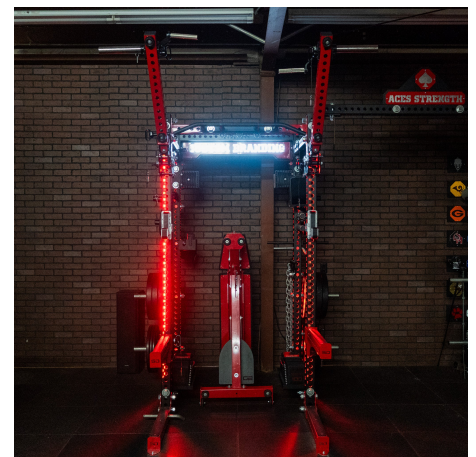

LED Uprights

LED Uprights bring your rack system to life with integrated lighting that creates a premium training environment. Compatible with both Alpha and Pro Rack systems, each kit includes four LED strips to illuminate a single rack and is available in Gold, Blue, Green, Purple, or Red. The included driver box plugs into a standard wall outlet, making installation clean and straightforward while adding a unique visual element to any facility. Minimum Order Quantity is for 5 Racks.

FEATURES

Single Color LED Light

4 Individual Strips

Tie In With LED Logos