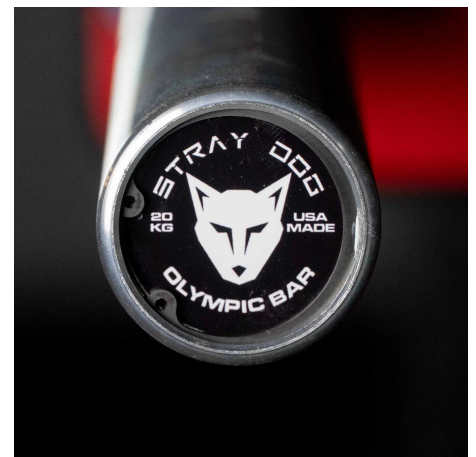

Performance Attachment

Package

SPECS

Material Tubing	USA Steel
Height	
Width	
Depth	
Weight	650 LBS
Foot Print	
Made In Usa	No

The Performance Package is built for athletes training at an advanced level. It includes all the essential tools—375 LB Custom Weight Set, Alpha Bench with Spotter Plate, Stray Dog Olympic Barbell, Aggressive Power Bar, Lock Jaw Collars, Hanging Bar Storage, Single Utility Roller, Adjustable Landmine, Glute Ham Roller, and a Band Pack. Designed for high-level programs that demand maximum versatility, this bundle simplifies the process of pricing out and equipping a complete, elite-caliber training station.

FEATURES

Custom Branded Bench

375 LBS Custom Bumper Set

Olympic and Squat Bar