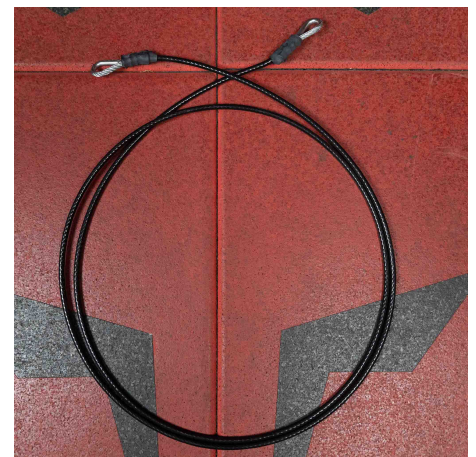

Replacement Cables

SPECS

Material Tubing	Steel Cable
Height	-
Width	89" or 348"
Depth	-
Weight	-
Foot Print	-
Made In Usa	Yes

Replacement cable for any Stray Dog Strength Lat Pull Down or Cable Column machine. The Lat Pull Down/Low Row Units have two cables, if you need both replaced you must order two cables. We will contact you to receive a picture of your machine so we can identify what model it is to make the correct cable length.

FEATURES

Cable Column Cable

Cable Column Cable Ball

Lat Pull Down Cable