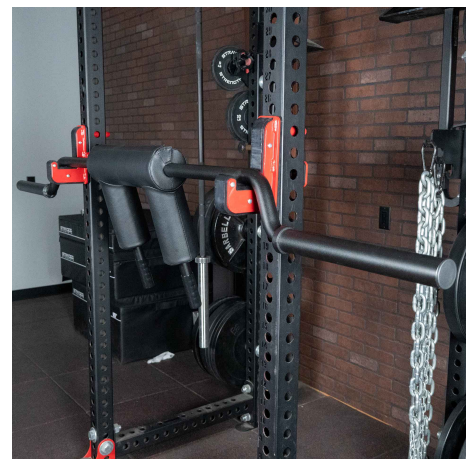

# Safety Squat Bar

## SPECS

Material Tubing	USA Steel
Height	20.25"
Width	91.25"
Depth	5.75"
Weight	65 LBS
Foot Print	20.25 x 91.25x 5.75
Made In Usa	Yes

The Stray Dog Safety Squat Bar features built-in padding and handles, ideal for squats, lunges, and various other exercises. Weighing 65 LBS, this bar has a self-balancing design that comfortably sits on your shoulders, allowing for hands-free movement. The supportive padding ensures both safety and comfort as you train even under heavy loads as it is rated for 1200 LBS.

## FEATURES

Built in Padding

16" Sleeves

Black Texture Powder Coat