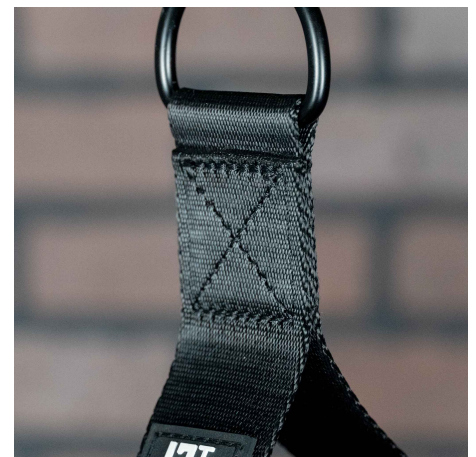

Single Handle Cable Attachment

SPECS

Material Tubing	Nylon/Plastic
Height	6.5"
Width	33 MM
Depth	33 MM
Weight	.5 LBS
Foot Print	6.5" x 33 MM x 33 MM
Made In Usa	No

The Single Handle Cable Attachment was designed to be used individually or connected together with a Cable Connector. The handle is made out of a “knurled” piece of 33 MM rubber that rotates to allow you to a wide variety of movements. They come with the deluxe version of our Cable Columns, Scap Strap are sold individually or in pairs with a cable connector.

FEATURES

Rotating Handle

Rubber Knurling

Box Stitching