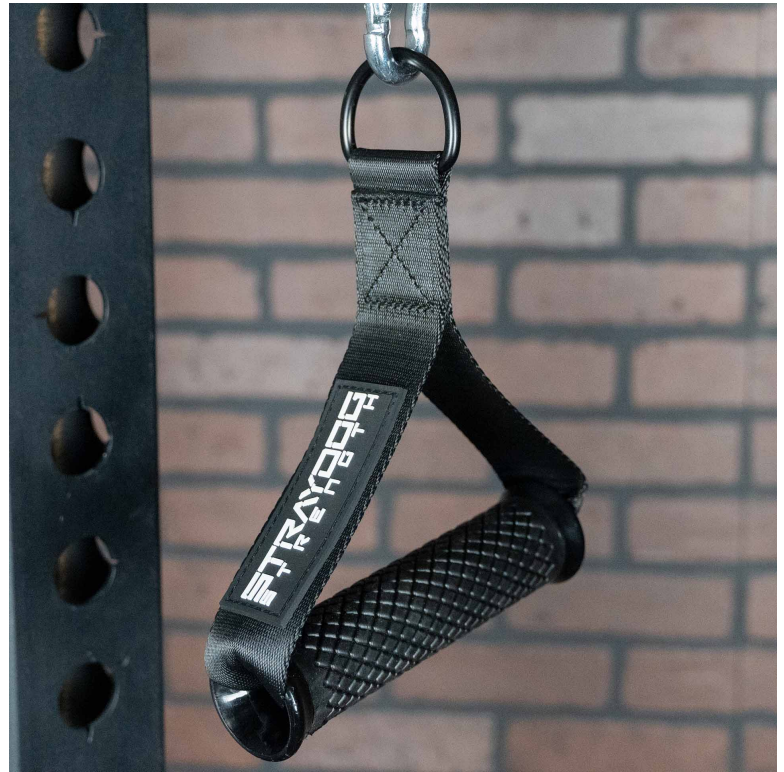

Single Handle Cable Attachment

SPECS

Material Tubing	Nylon/Plastic
Height	6.5"
Width	33 MM
Depth	33 MM
Weight	.5 LBS
Foot Print	6.5" x 33 MM x 33 MM
Made In Usa	No

The Single Handle Cable Attachment was designed to be used individually or connected together with a Cable Connector. The handle is made out of a “knurled” piece of 33 MM rubber that rotates to allow you to a wide variety of movements. They come with the deluxe version of our Cable Columns, Scap Strap are sold individually or in pairs with a cable connector.

FEATURES

Rotating Handle

Rubber Knurling

Box Stitching