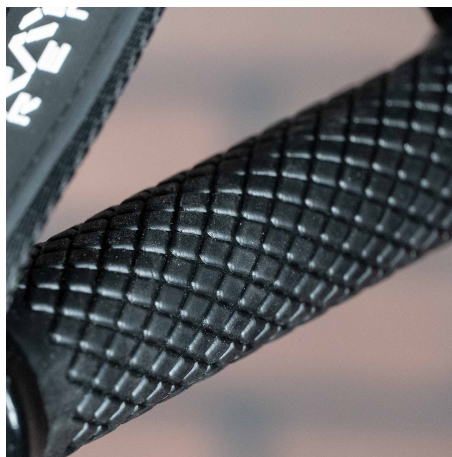

Single Handle Cable Attachment

SPECS

Material Tubing	Nylon/Plastic
Height	6.5"
Width	33 MM
Depth	33 MM
Weight	.5 LBS
Foot Print	6.5" x 33 MM x 33 MM
Made In Usa	No

The Single Handle Cable Attachment was designed to be used individually or connected together with a Cable Connector. The handle is made out of a “knurled” piece of 33 MM rubber that rotates to allow you to a wide variety of movements. They come with the deluxe version of our Cable Columns, Scap Strap are sold individually or in pairs with a cable connector.

FEATURES

Rotating Handle

Rubber Knurling

Box Stitching