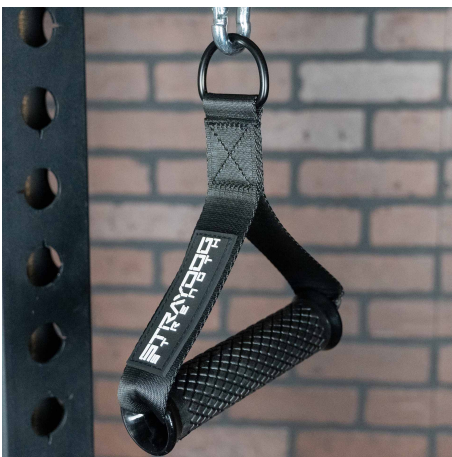

Single Handle Cable Attachment

SPECS

Material Tubing	Nylon/Plastic
Height	6.5"
Width	33 MM
Depth	33 MM
Weight	.5 LBS
Foot Print	6.5" x 33 MM x 33 MM
Made In Usa	No

The Single Handle Cable Attachment was designed to be used individually or connected together with a Cable Connector. The handle is made out of a “knurled” piece of 33 MM rubber that rotates to allow you to a wide variety of movements. They come with the deluxe version of our Cable Columns, Scap Strap are sold individually or in pairs with a cable connector.

FEATURES

Rotating Handle

Rubber Knurling

Box Stitching