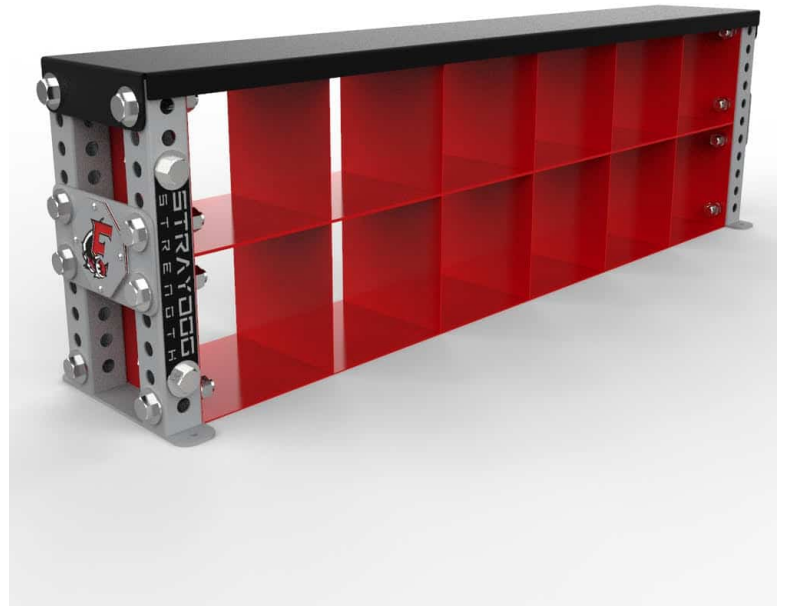

Storage Bench

SPECS

Material Tubing	3x3 11 Gauge
Height	24"
Width	78"
Depth	18"
Weight	340
Foot Print	24"x 78"x 18"
Made In Usa	Yes

The Storage Bench was designed to keep facilities clutter free, by making a functional storage bench perfect for a warmup area. Athletes can put their personal items in the cubbies and sit on the bench to get ready. There are two rows of 6 cubbies that are 1'x1'.

FEATURES

Logo Spot

13" wide Steel Bench

1'x1' Cubbies