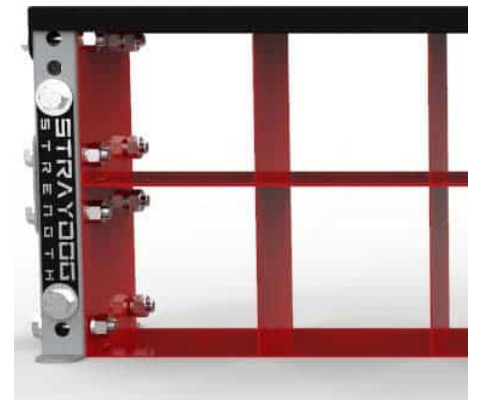

Storage Bench

SPECS

Material Tubing	3x3 11 Gauge
Height	24"
Width	78"
Depth	18"
Weight	340
Foot Print	24"x 78"x 18"
Made In Usa	Yes

The Storage Bench was designed to keep facilities clutter free, by making a functional storage bench perfect for a warmup area. Athletes can put their personal items in the cubbies and sit on the bench to get ready. There are two rows of 6 cubbies that are 1'x1'.

FEATURES

Logo Spot

13" wide Steel Bench

1'x1' Cubbies