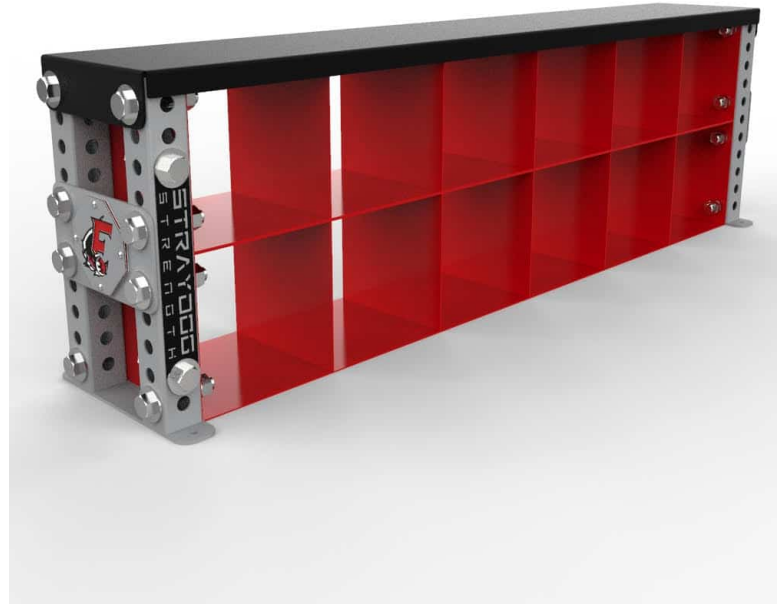

Storage Bench

SPECS

Material Tubing	3x3 11 Gauge
Height	24"
Width	78"
Depth	18"
Weight	340
Foot Print	24"x 78"x 18"
Made In Usa	Yes

The Storage Bench was designed to keep facilities clutter free, by making a functional storage bench perfect for a warmup area. Athletes can put their personal items in the cubbies and sit on the bench to get ready. There are two rows of 6 cubbies that are 1'x1'.

FEATURES

Logo Spot

13" wide Steel Bench

1'x1' Cubbies