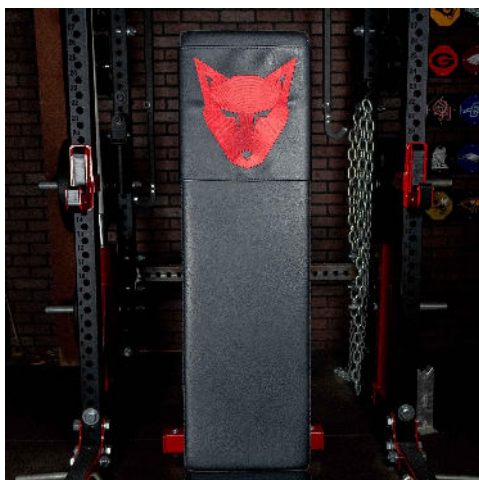

Alpha Bench Back Pad

SPECS

| | |
|-------------|---------------------|
| MATERIAL | American Upholstery |
| HEIGHT | 2.25" |
| WIDTH | 12" |
| DEPTH | 40" |
| WEIGHT | 15 LBS |
| FOOT PRINT | 2.25" x 12" 40" |
| MADE IN USA | YES |

The Alpha Bench pads are available individually for both the standard and premium pad options, the standard back and seat pads can be bought separate but the premium version sells as a set only. The only difference in the pads is the back of the pad, the premium has a steel back instead of felt that is the color of the frame of the bench.

FEATURES

40" x 12" x 2.25"

Handmade in Columbus Ohio

Wear Covers can be added