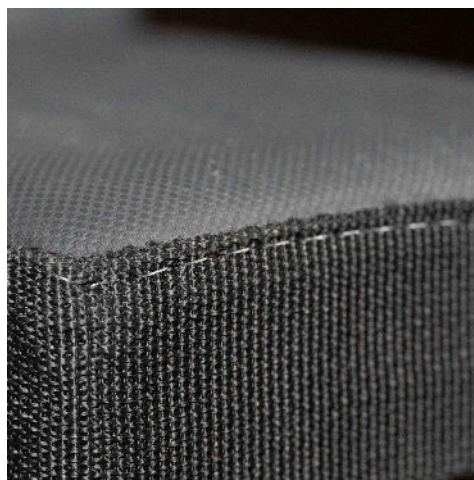

Alpha Bench Back Pad

SPECS

| | |
|-------------|---------------------|
| MATERIAL | American Upholstery |
| HEIGHT | 2.25" |
| WIDTH | 12" |
| DEPTH | 40" |
| WEIGHT | 15 LBS |
| FOOT PRINT | 2.25" x 12" 40" |
| MADE IN USA | YES |

The Alpha Bench pads are available individually for both the standard and premium pad options, the standard back and seat pads can be bought separate but the premium version sells as a set only. The only difference in the pads is the back of the pad, the premium has a steel back instead of felt that is the color of the frame of the bench.

FEATURES

40" x 12" x 2.25"

Handmade in Columbus Ohio

Wear Covers can be added