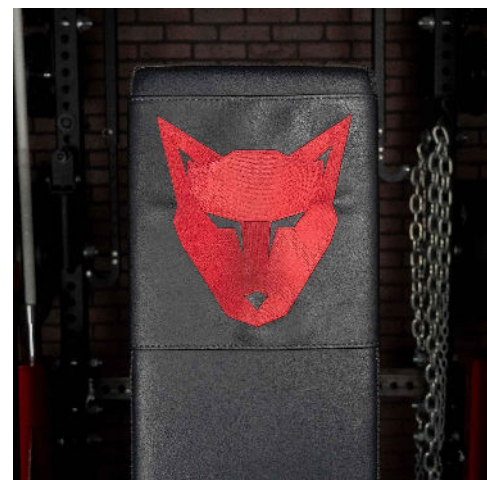

Alpha Bench Back Pad

SPECS

| | |
|-------------|---------------------|
| MATERIAL | American Upholstery |
| HEIGHT | 2.25" |
| WIDTH | 12" |
| DEPTH | 40" |
| WEIGHT | 15 LBS |
| FOOT PRINT | 2.25" x 12" 40" |
| MADE IN USA | YES |

The Alpha Bench pads are available individually for both the standard and premium pad options, the standard back and seat pads can be bought separate but the premium version sells as a set only. The only difference in the pads is the back of the pad, the premium has a steel back instead of felt that is the color of the frame of the bench.

FEATURES

40" x 12" x 2.25"

Handmade in Columbus Ohio

Wear Covers can be added