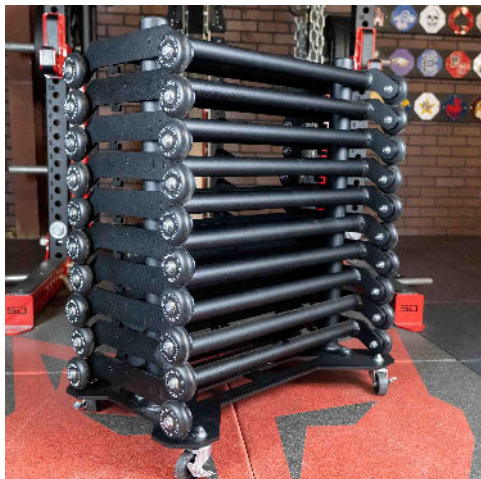

Glute Ham Roller Storage Cart

SPECS

MATERIAL	1/4" Steel Plate
HEIGHT	28"
WIDTH	25"
DEPTH	15"
WEIGHT	32 LBS Empty
FOOT PRINT	28" x 25" x 15"
MADE IN USA	YES

The Glute Ham Roller Storage Cart was designed to store 10 Stray Dog Glute Ham Rollers wherever you need them in the weight room as they have wheels and are easily portable.

FEATURES

Store 10 Glute Ham Rollers

1/4" Steel Plate

Lockable Casters