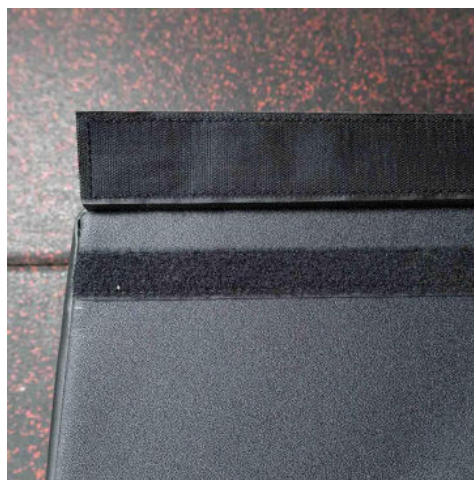

Stray Dog Foam Plyo Boxes

SPECS

MATERIAL	Foam
HEIGHT	6, 12 or 18"
WIDTH	35.5"
DEPTH	25.5"
WEIGHT	300
FOOT PRINT	36" x 35.5" x 25.5"
MADE IN USA	NO

FEATURES

Stray Dog Foam Plyo Boxes come as a 3-piece set, consisting of 6", 12", and 18" height variations. Made out of high density foam, allowing to be both rigid and lightweight. They provide athletes with a firm landing, platform while still offering protection to joints and shins.

36" Tall Set

Extra Velcro Strip to store flap

35.5" Wide